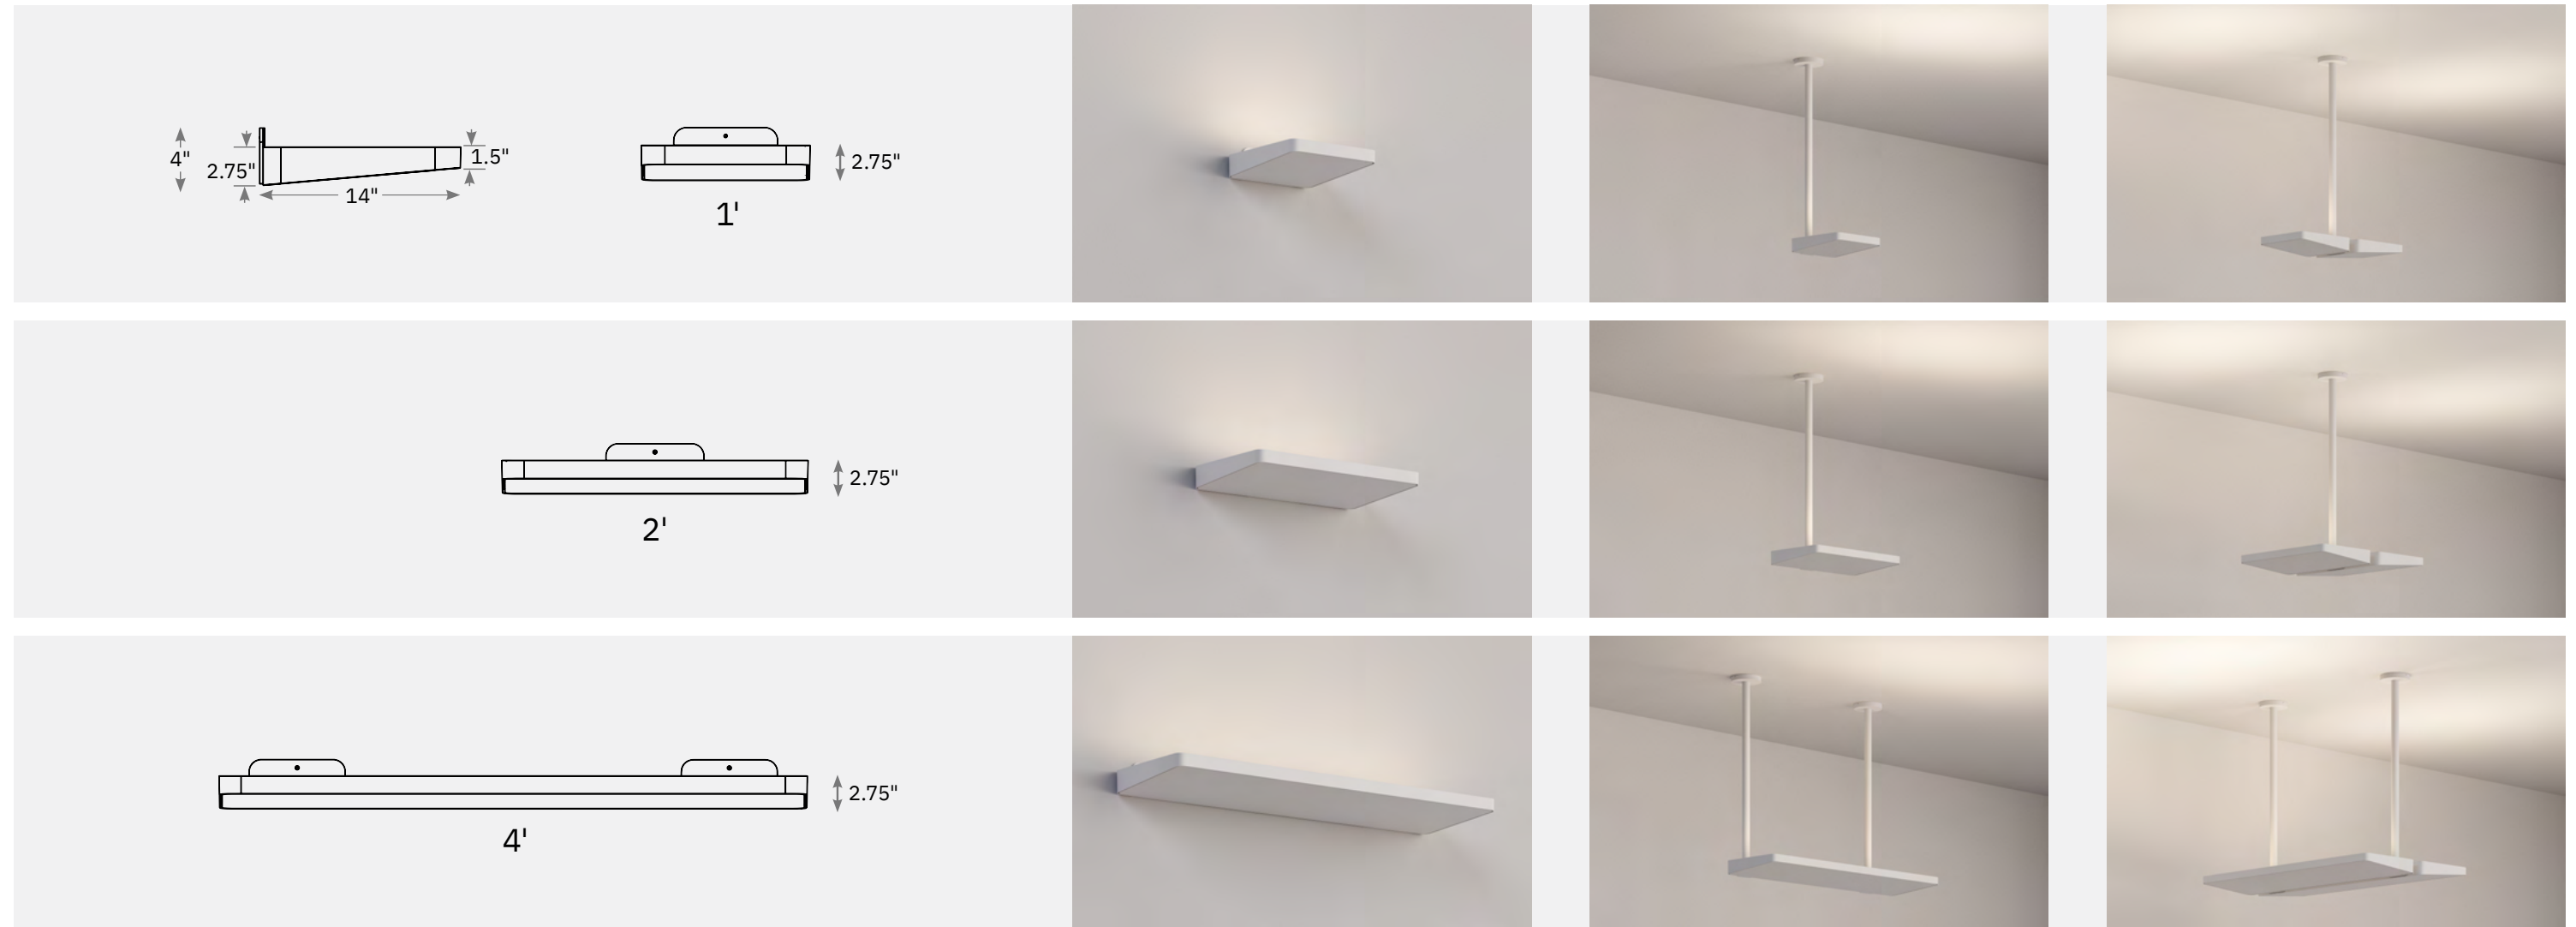

Made for the in-between

Angle Mini's compact form enables it to bring high-quality, indirect light to smaller spaces. It delivers clean, comfortable illumination that supports the architecture without becoming the focus.

Columns in focus

With its Column mounting option, Angle Mini brings a new dimension to curved columns, making them the star of the space.

An array of possibilities

Both Angle and Angle Mini offer multiple mounting options, enabling a uniform design aesthetic throughout a project.

Column mount ▼

Wall mount stem – vertical ▼

Wall mount stem – horizontal ▼

Angle Mini

Angle

Surface mount ◆

Pendant ◆

Dual pendant ◆

| | |
|--|---------------------------|
| Room dimensions | 100' W x 150' L x 27.5' H |
| Fixture lumens | 40,408 lm |
| LLF | 0.95 |
| Mounting height | 20' A.F.F. |
| Target pool avg. illuminance | 100 fc (NCAA) |
| Actual pool avg. illuminance | 100.5 fc |
| Fixture spacing | 9' |
| Fixtures per row | 10 |
| Distance between row | 60' |
| Dual pendant 4' angle fixture quantity | 30 |
| Stem length | 5' |
| Fixture reference code | ANG24LVH35CRIUD2P60BK |