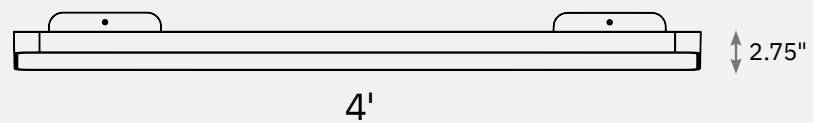

Delivers up to 49,886 lumens depending on options selected.

Compact and powerful, Angle Mini is made for the demanding spaces where light is essential but seamless integration is a challenge. With a refined form and multiple mounting options, it delivers clean, comfortable illumination that supports the architecture without becoming the focus.

Columns in focus

With its Column mounting option, Angle Mini brings a new dimension to curved columns, making them the star of the space.

An array of possibilities

Both Angle and Angle Mini offer multiple mounting options, enabling a uniform design aesthetic throughout a project.

Column mount ▼

Wall mount stem – vertical ▼

Wall mount stem – horizontal ▼

Angle Mini

Angle

Surface mount ◆

Pendant ◆

Dual pendant ◆