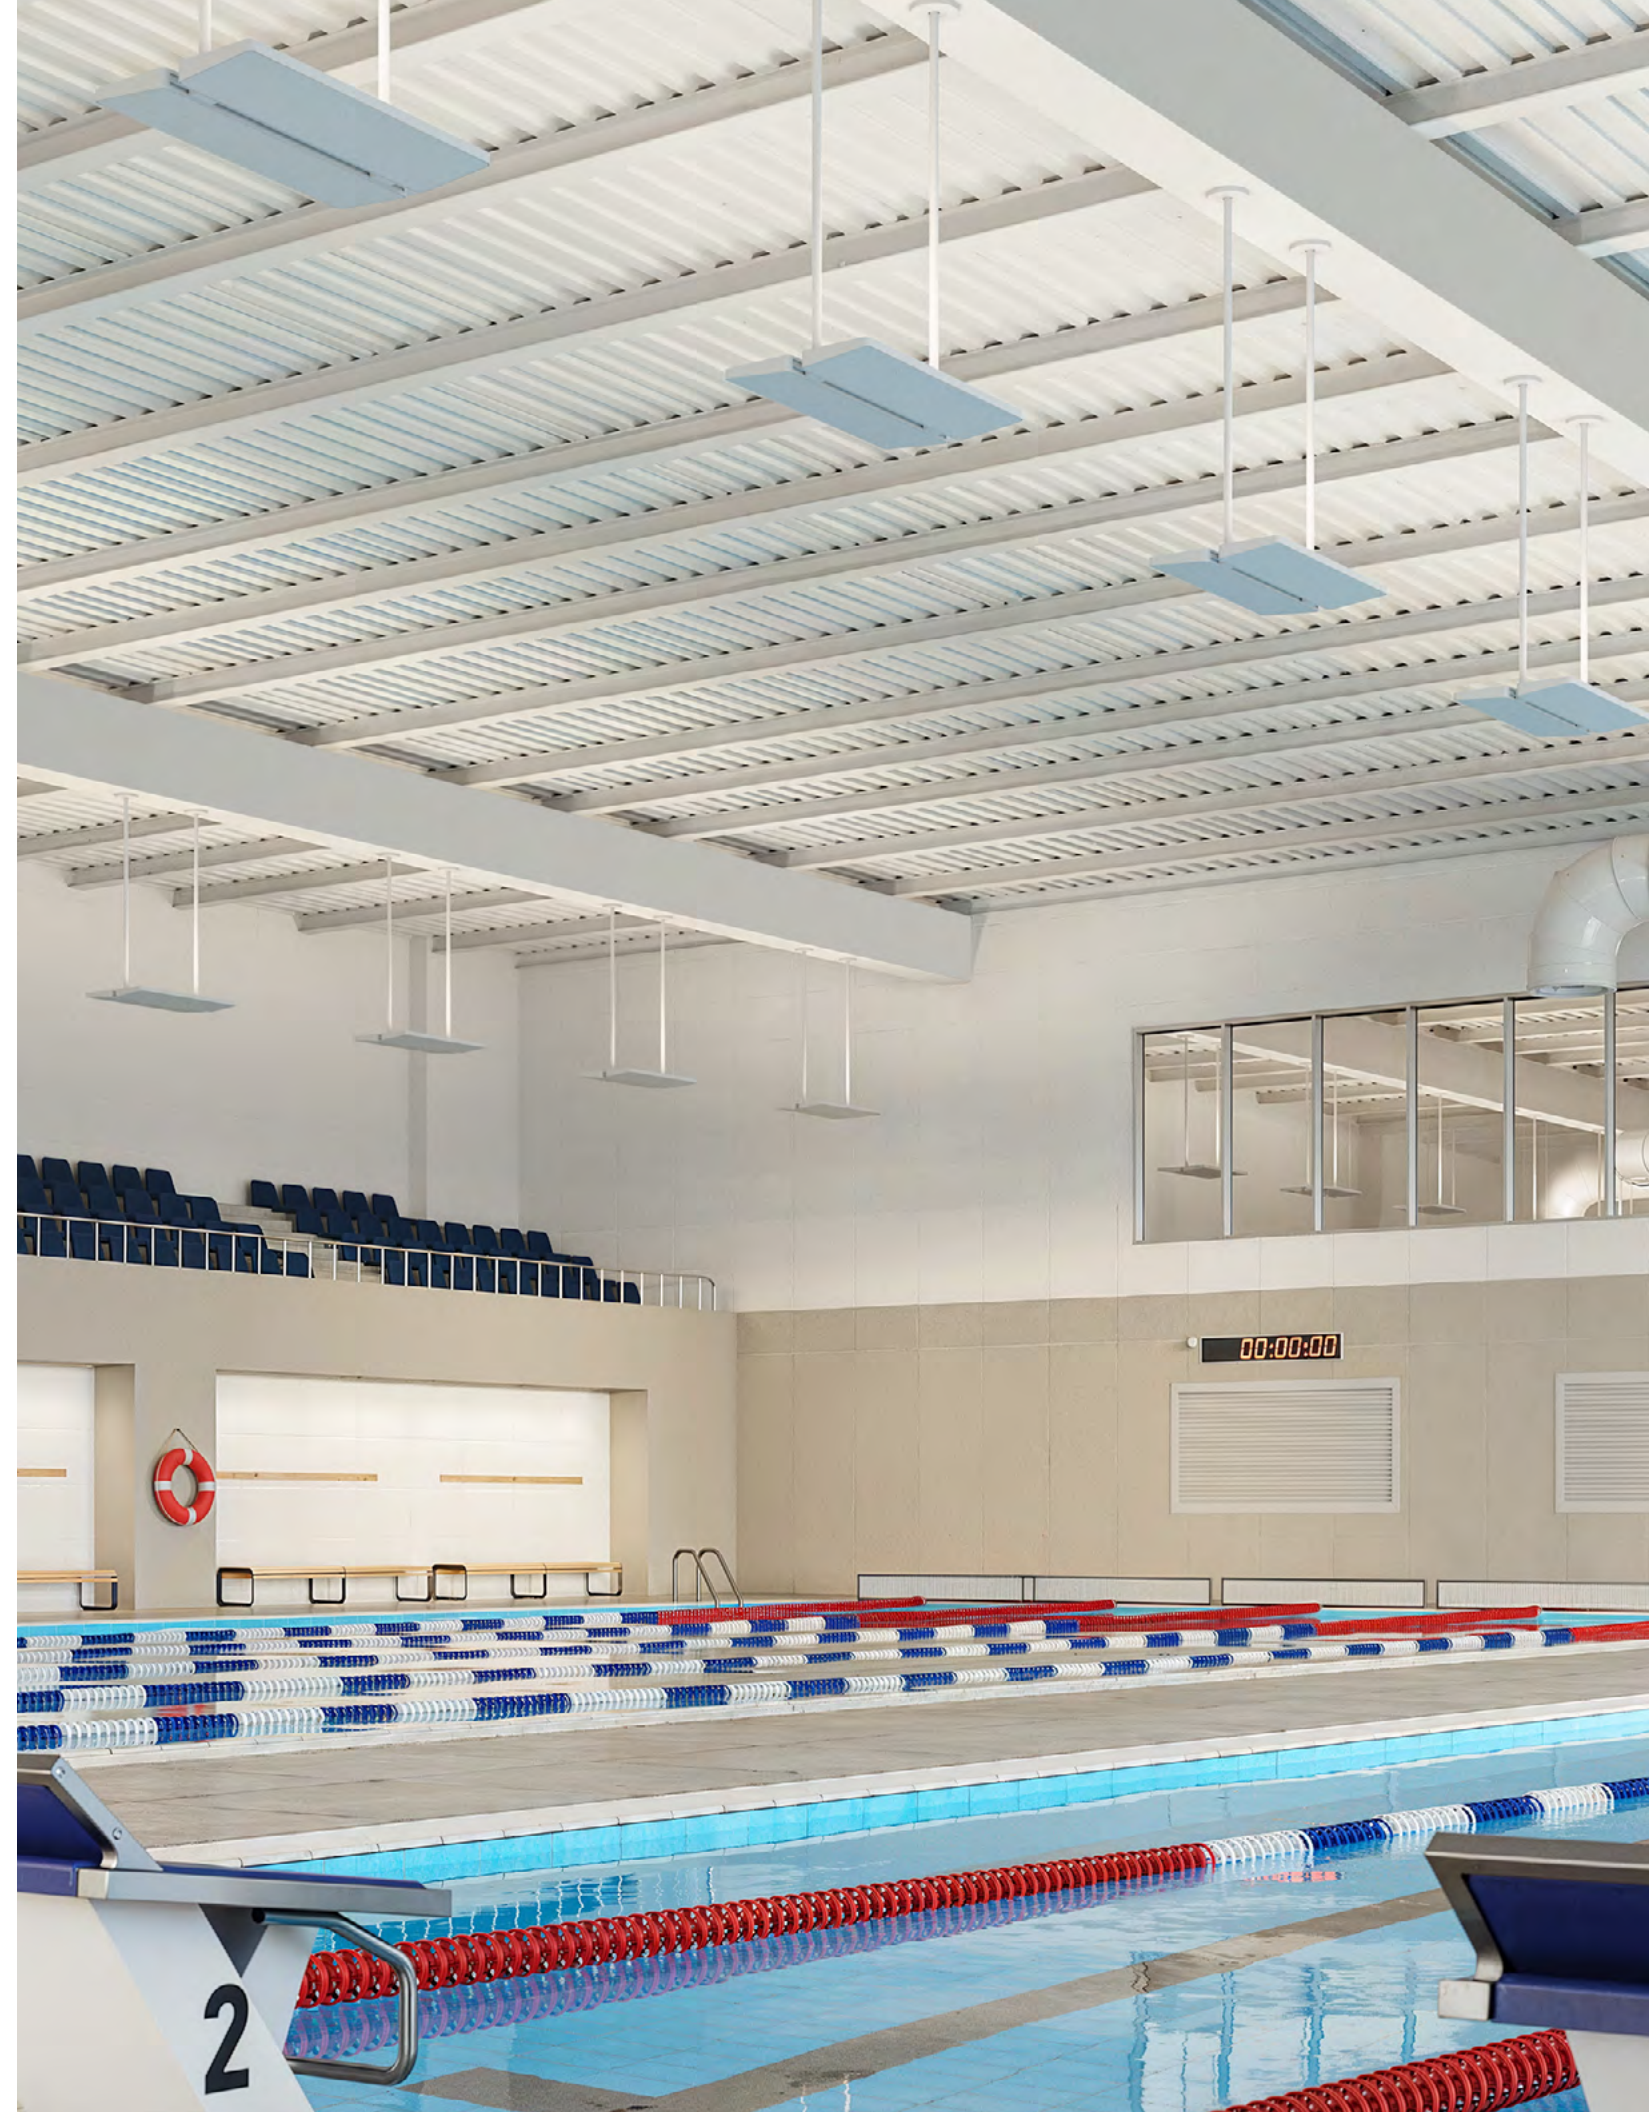

Angle is intended for high-ceiling applications and large spaces, including auditoriums and educational institutions, airports and transit outlets, natatoriums, sports complexes, lobbies, libraries, and museums.

Regular Throw (RT)

Short Throw (ST)

Reach new (ceiling) heights

With a high output, Angle is designed for large spaces such as airports, transit stations and sports centers.

Subtle integration

Angle's sleek design enables it to elevate a space – subtly. It brings a soft, high output with uniform asymmetric distribution to a space while integrating seamlessly into the architecture.

Designed for style

Standard finishes include white,
titanium and black colors.*

*Contact A-Light's Customer Care team
for custom finish options.

Dive in

Angle luminaires are suitable for wet locations. Each luminaire features a natatorium-rated finish on the body to ensure longevity in harsh environments.

When specified for a natatorium, a clear cover is added on top of the luminaire to protect the optics, and gaskets seal the light engine from unwanted moisture.

Natatorium example

Angle can deliver 100 footcandle on pool surface which aligns with NCAA (National Collegiate Athletic Association) recommended best practices to ensure quality of light in the space.