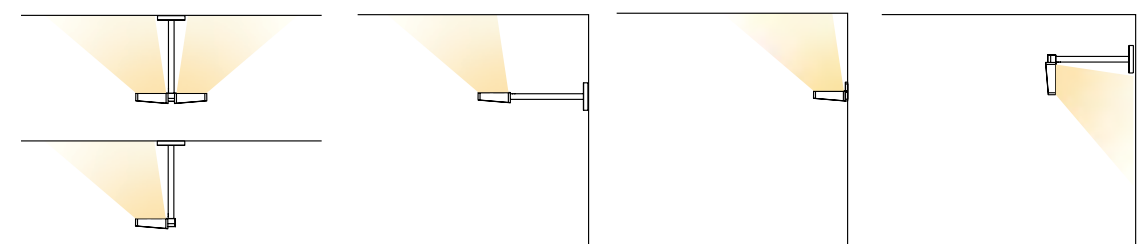

Delivers up to 49,886 lumens depending on options selected.

Compact and powerful, Angle Mini is made for the demanding spaces where light is essential but seamless integration is a challenge. With a refined form and multiple mounting options, it delivers clean, comfortable illumination that supports the architecture without becoming the focus.

Angle Mini is compact in size but big on performance. It carries the same clean lines and thoughtful design that make the Angle family instantly recognizable.

Delivers up to 4,000 lumens.

Asymmetric throw

Lumens: 12,151 lm/ft
Input watts: 101.8 W/ft
Efficacy: 119.4 lm/W

Even and far-reaching light projection across the ceiling

Asymmetric throw

Lumens: 4,000 lm
Input watts: 50 W
Efficacy: 80 lm/W

Clean, comfortable illumination across walls and ceilings

Made for the in-between

Angle Mini's compact form enables it to bring high-quality, indirect light to smaller spaces. It delivers clean, comfortable illumination that supports the architecture without becoming the focus.