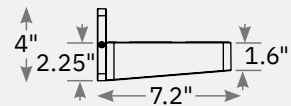

Columns in focus

With its Column mounting option, Angle Mini brings a new dimension to curved columns, making them the star of the space.

An array of possibilities

Both Angle and Angle Mini offer multiple mounting options, enabling a uniform design aesthetic throughout a project.

Column mount ▼

Wall mount stem – vertical ▼

Wall mount stem – horizontal ▼

Angle Mini

Angle

Surface mount ◆

Pendant ◆

Dual pendant ◆

| | |
|--|---------------------------|
| Room dimensions | 100' W x 150' L x 27.5' H |
| Fixture lumens | 40,408 lm |
| LLF | 0.95 |
| Mounting height | 20' A.F.F. |
| Target pool avg. illuminance | 100 fc (NCAA) |
| Actual pool avg. illuminance | 100.5 fc |
| Fixture spacing | 9' |
| Fixtures per row | 10 |
| Distance between row | 60' |
| Dual pendant 4' angle fixture quantity | 30 |
| Stem length | 5' |
| Fixture reference code | ANG24LVH35CRIUD2P60BK |