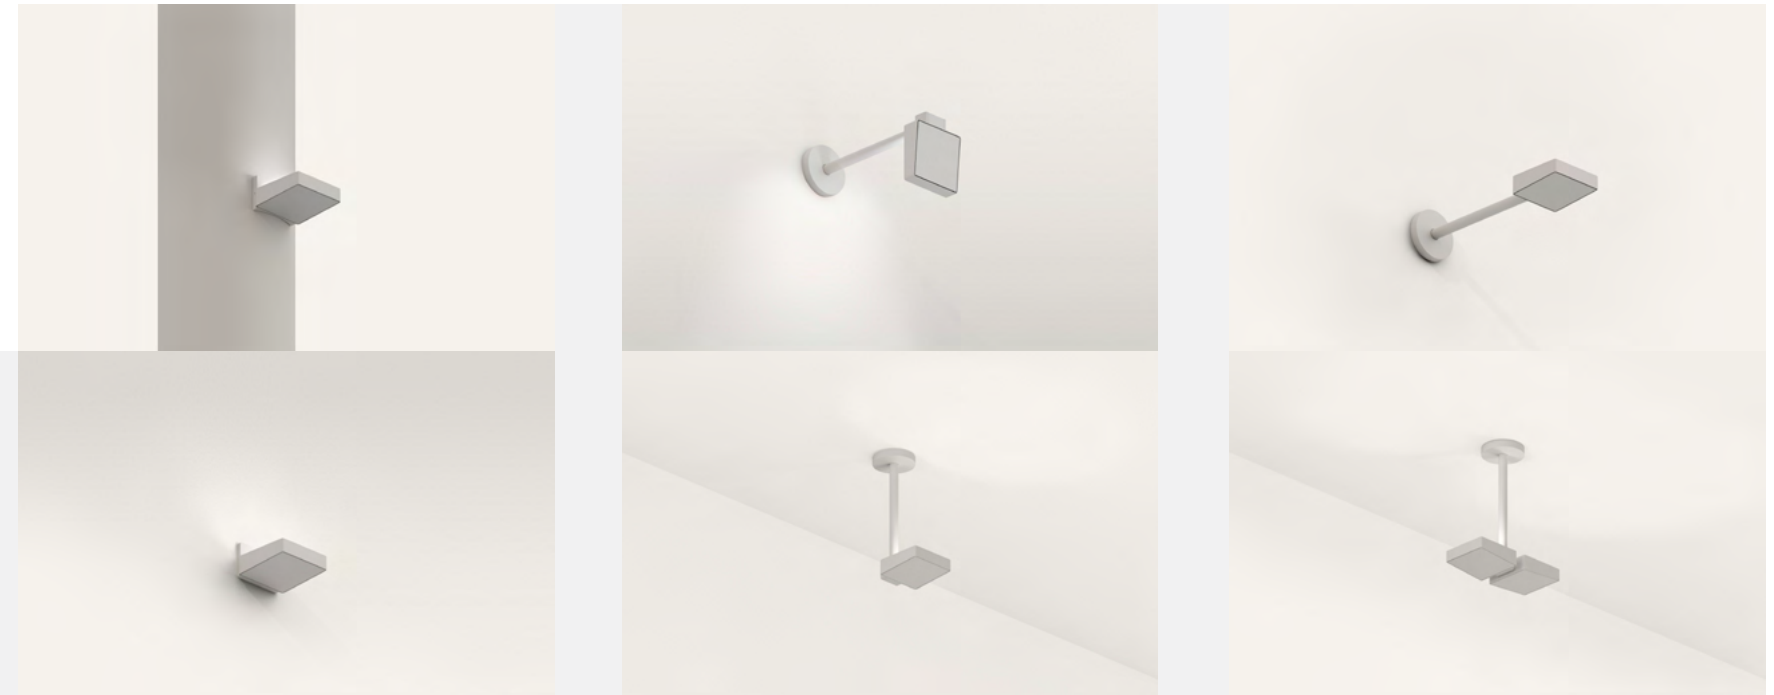

Delivers up to 49,886 lumens depending on options selected.

Compact and powerful, Angle Mini is made for the demanding spaces where light is essential but seamless integration is a challenge. With a refined form and multiple mounting options, it delivers clean, comfortable illumination that supports the architecture without becoming the focus.

Made for the in-between

Angle Mini's compact form enables it to bring high-quality, indirect light to smaller spaces. It delivers clean, comfortable illumination that supports the architecture without becoming the focus.

Columns in focus

With its Column mounting option, Angle Mini brings a new dimension to curved columns, making them the star of the space.

An array of possibilities

Both Angle and Angle Mini offer multiple mounting options, enabling a uniform design aesthetic throughout a project.

Column mount ▼

Wall mount stem – vertical ▼

Wall mount stem – horizontal ▼

Angle Mini

Angle

Surface mount ◆

Pendant ◆

Dual pendant ◆