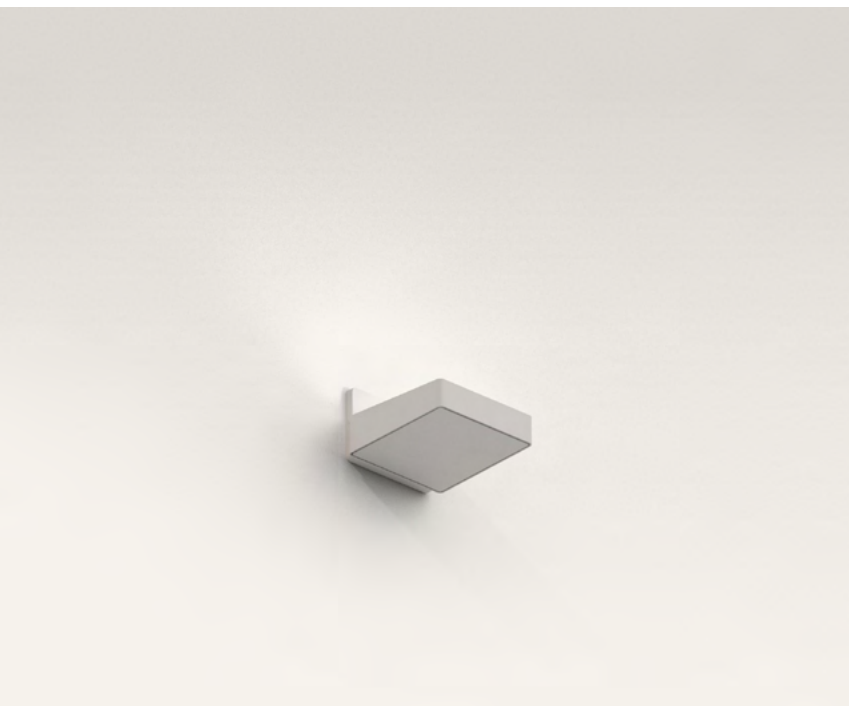

Angle | Angle Mini

a·light

Outperforming design

Angle and Angle Mini are about tailored performance in a sleek design. Advanced optics deliver controlled, efficient lighting that belies their slim profile.

With a range of high-performance luminaires, the Angle family offers sleek forms with unmatched indirect illumination. They are designed with strict attention to performance details – beam control, distribution shape, forward throw, and efficacy – packaged in a sleek, compact form.

Delivers up to 49,886 lumens depending on options selected.

Compact and powerful, Angle Mini is made for the demanding spaces where light is essential but seamless integration is a challenge. With a refined form and multiple mounting options, it delivers clean, comfortable illumination that supports the architecture without becoming the focus.

Made for the in-between

Angle Mini's compact form enables it to bring high-quality, indirect light to smaller spaces. It delivers clean, comfortable illumination that supports the architecture without becoming the focus.