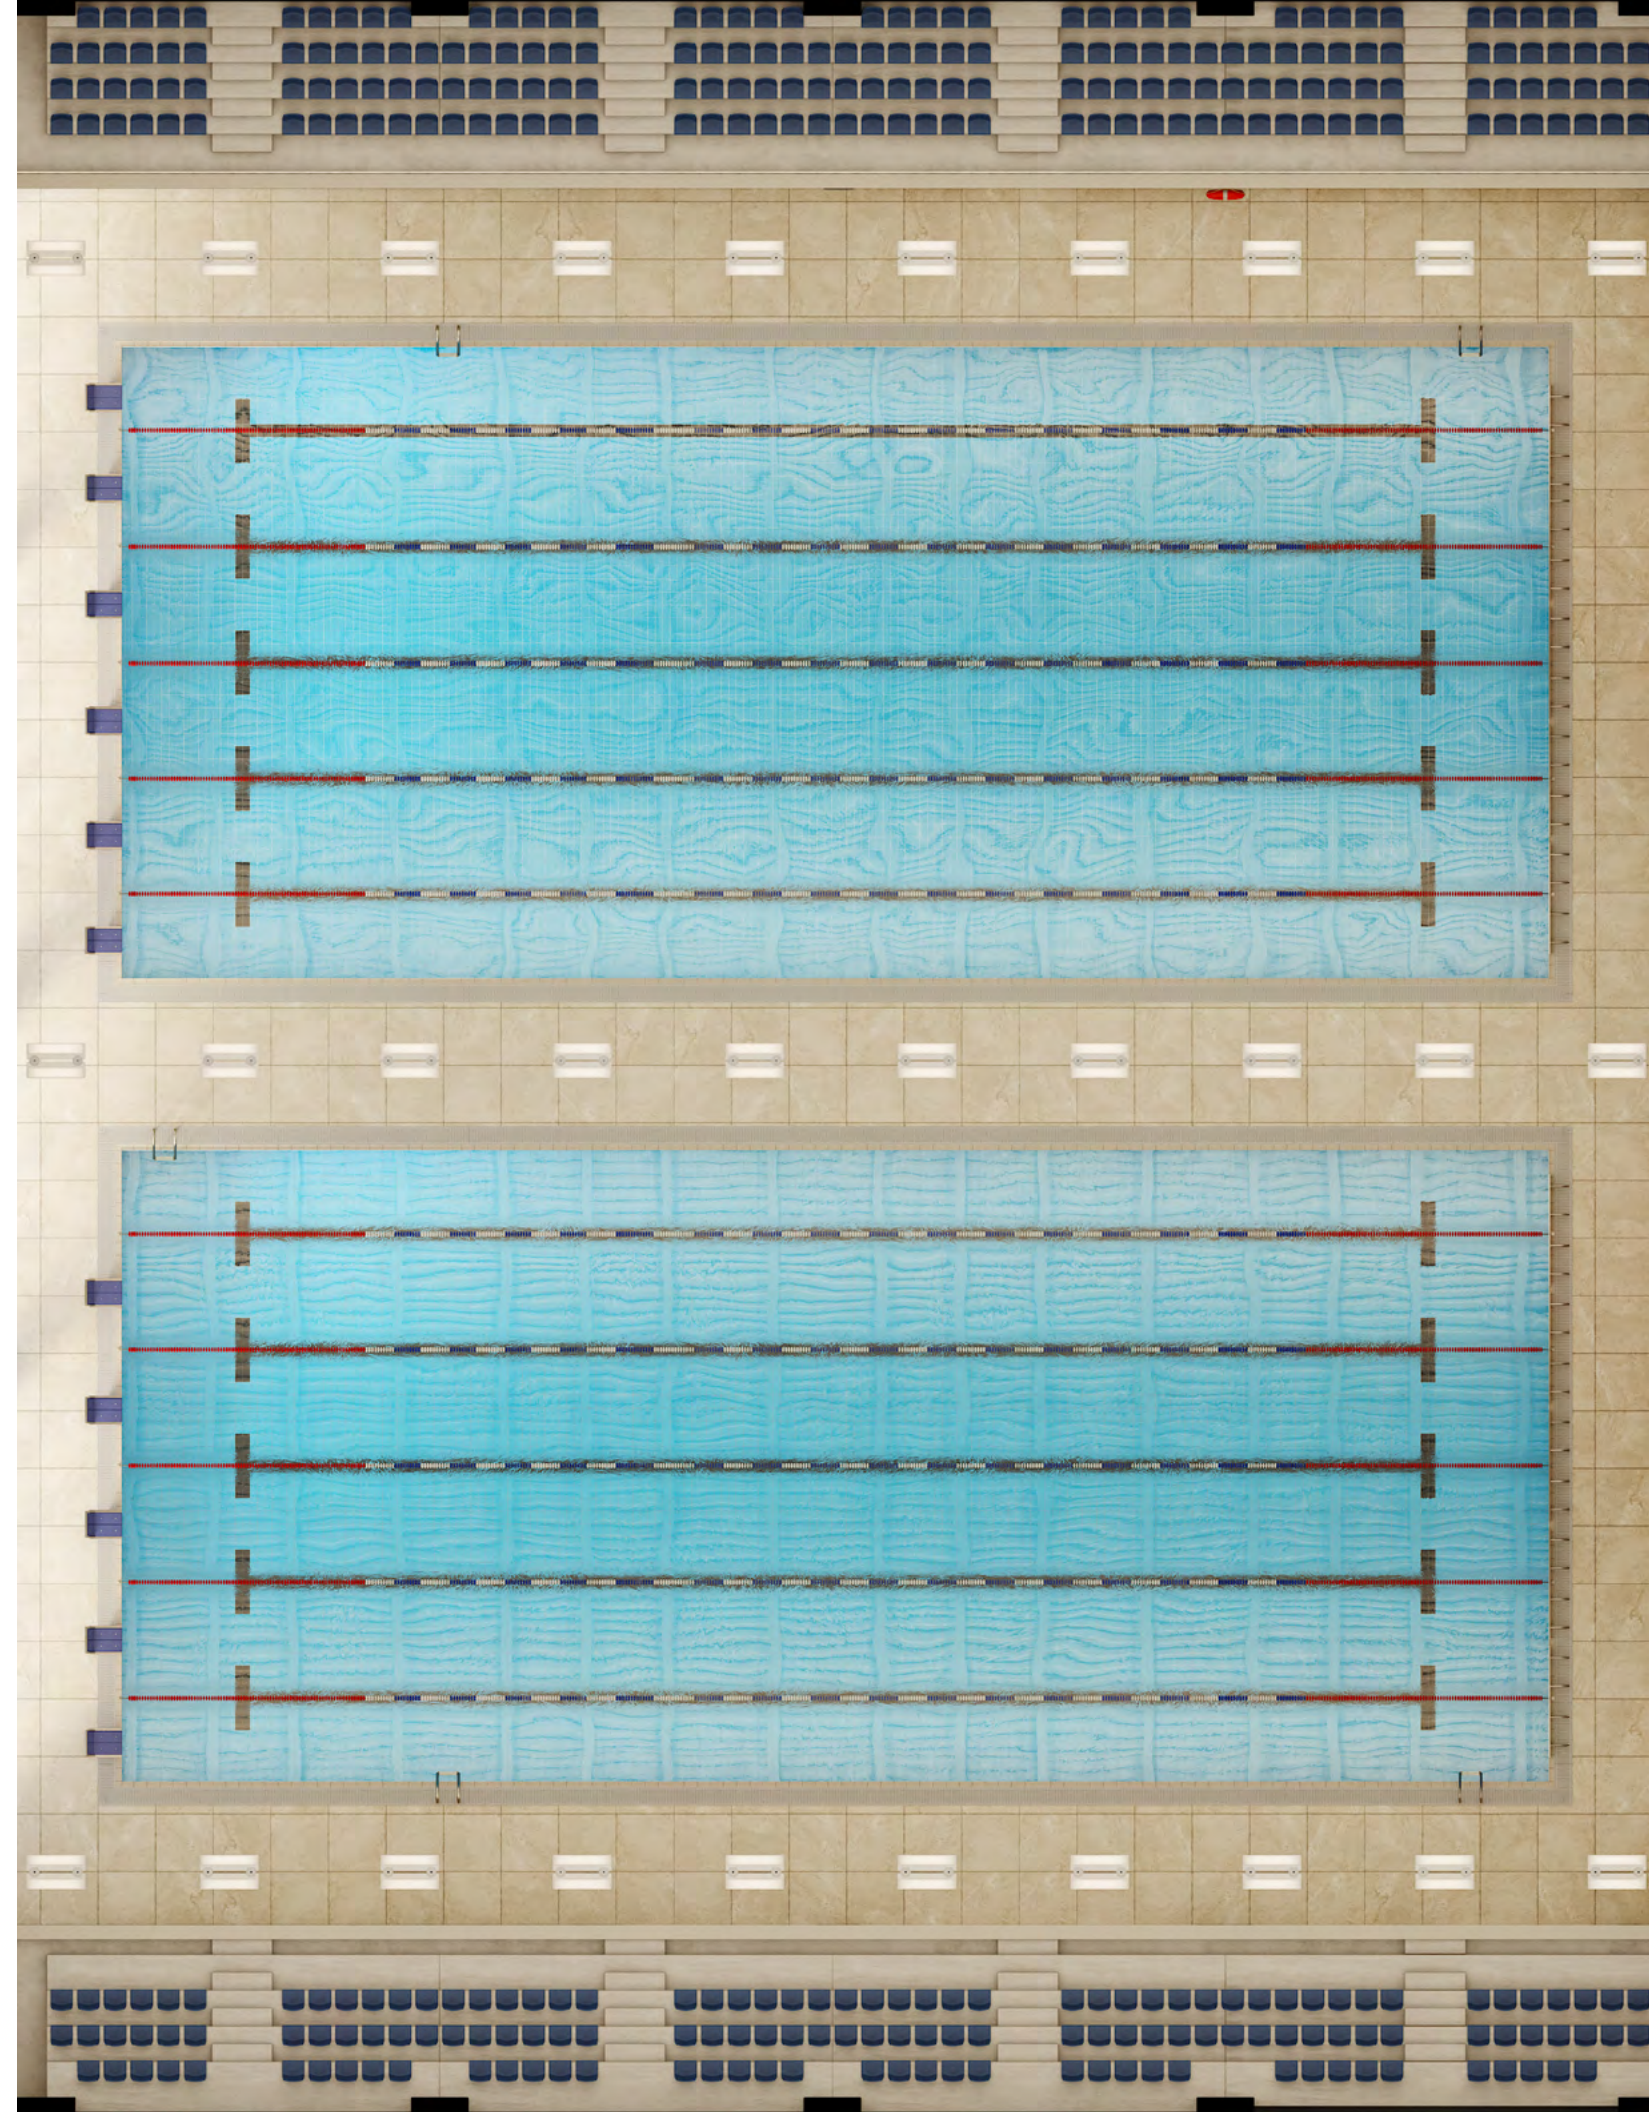

Column mount ▼

Wall mount stem – vertical ▼

Wall mount stem – horizontal ▼

Angle Mini

Angle

Surface mount ◆

Pendant ◆

Dual pendant ◆

Designed for style

Standard finishes include white,
titanium and black colors.*

*Contact A-Light's Customer Care team
for custom finish options.

Dive in

Angle luminaires are suitable for wet locations. Each luminaire features a natatorium-rated finish on the body to ensure longevity in harsh environments.

When specified for a natatorium, a clear cover is added on top of the luminaire to protect the optics, and gaskets seal the light engine from unwanted moisture.

Natatorium example

Angle can deliver 100 footcandle on pool surface which aligns with NCAA (National Collegiate Athletic Association) recommended best practices to ensure quality of light in the space.

| | |
|--|---------------------------|
| Room dimensions | 100' W x 150' L x 27.5' H |
| Fixture lumens | 40,408 lm |
| LLF | 0.95 |
| Mounting height | 20' A.F.F. |
| Target pool avg. illuminance | 100 fc (NCAA) |
| Actual pool avg. illuminance | 100.5 fc |
| Fixture spacing | 9' |
| Fixtures per row | 10 |
| Distance between row | 60' |
| Dual pendant 4' angle fixture quantity | 30 |
| Stem length | 5' |
| Fixture reference code | ANG24LVH35CRIUD2P60BK |