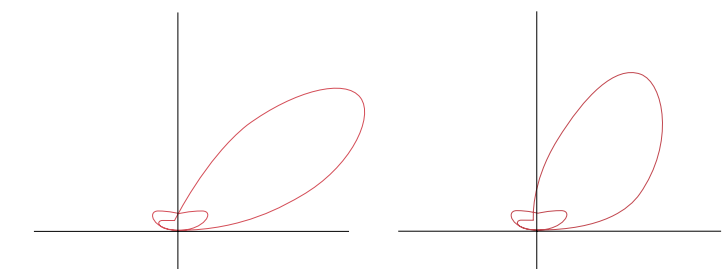

Angle Mini is compact in size but big on performance. It carries the same clean lines and thoughtful design that make the Angle family instantly recognizable.

Delivers up to 4,000 lumens.

Asymmetric throw

Lumens: 12,151 lm/ft
Input watts: 101.8 W/ft
Efficacy: 119.4 lm/W

Even and far-reaching light projection across the ceiling

Asymmetric throw

Lumens: 4,000 lm
Input watts: 50 W
Efficacy: 80 lm/W

Clean, comfortable illumination across walls and ceilings